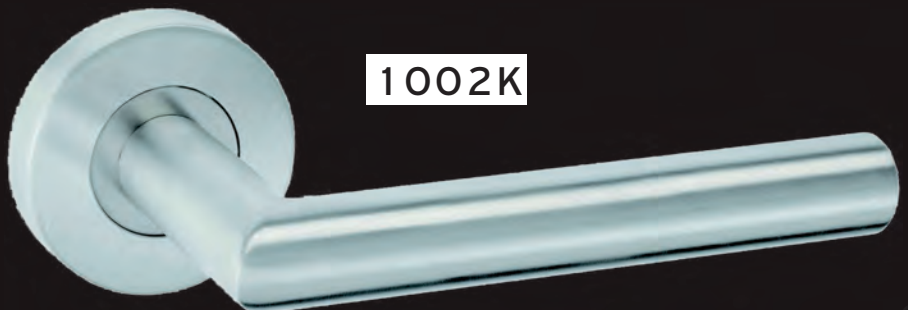

ACCESSORIES

Secure your private life!

421

1002K