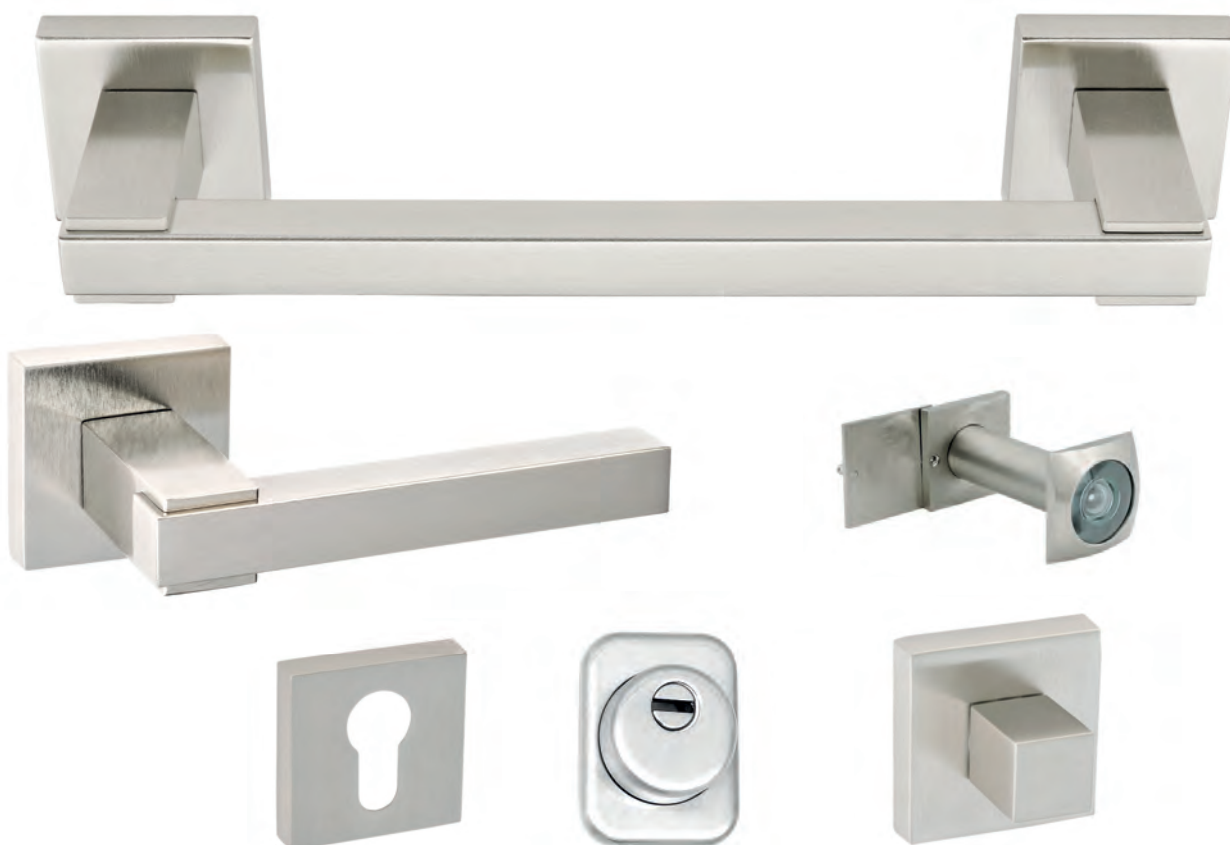

SD2 oro-mat

Secure your private life!

DOOR SETS

SD5 black

SD5 inox

SD 100 oro-mat

Secure your private life!

DOOR SETS